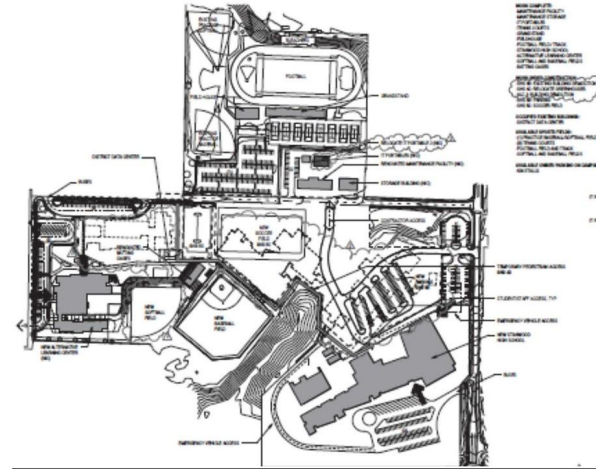

AGENDA

INTRODUCTIONS

SITE PLAN AND SCHEDULE REVIEW

NEW STANWOOD HIGH SCHOOL

- ❖ Progress Photos and Update

NEW CHURCH CREEK CAMPUS - LINCOLN HILL HIGH/ACADEMY AND SARATOGA SCHOOL

- ❖ Progress Photos and Update

MAINTENANCE AND TECHNOLOGY CENTER

- ❖ Progress Photos and Update

New Stanwood High School Project Schedule

SCHEDULE

STANWOOD-CAMANO SCHOOL DISTRICT
 STANWOOD HIGH SCHOOL AND ALTERNATIVE LEARNING CENTER
 13 APRIL 2020

SHS Schedule

<u>Phase of Work</u>	<u>Substantially Complete Date</u>
<u>Phase 2, Main Building</u>	<u>November 6, 2020</u>
<u>Phase 3A New Football Field</u>	<u>August 16, 2019</u>
<u>Phase 3B Throwing Events</u>	<u>August 16, 2019</u>
<u>Phase 3C Fieldhouse Renovation</u>	<u>August 30, 2019</u>
<u>Phase 3D Grandstand</u>	<u>August 30, 2019</u>
<u>Phase 3E Tennis Courts</u>	<u>August 30, 2019</u>
<u>Phase 4A Temp. Pedestrian Path</u>	<u>August 14, 2020</u>
<u>Phase 4B Reroute Fiber Optic Line</u>	<u>July 31, 2020</u>
<u>Phase 4C Frontage Improvement</u>	<u>August 30, 2020</u>
<u>Phase 4D Building Demolition</u>	<u>April 30, 2021</u>
<u>Phase 4E Greenhouses</u>	<u>March 26, 2021</u>
<u>Phase 5A Ball Field Complex</u>	<u>October 16, 2021</u>
<u>Phase 5B Parking</u>	<u>July 30, 2021</u>
<u>Phase 5C Multipurpose Field</u>	<u>August 26, 2021</u>
<u>Final Completion of the Work</u>	<u>October 26, 2021</u>

NEW STANWOOD HIGH SCHOOL

January 2021 (Buildings and South Lot)

NEW STANWOOD HIGH SCHOOL

May 2019

NEW STANWOOD HIGH SCHOOL

May 2020

NEW STANWOOD HIGH SCHOOL

October 2020