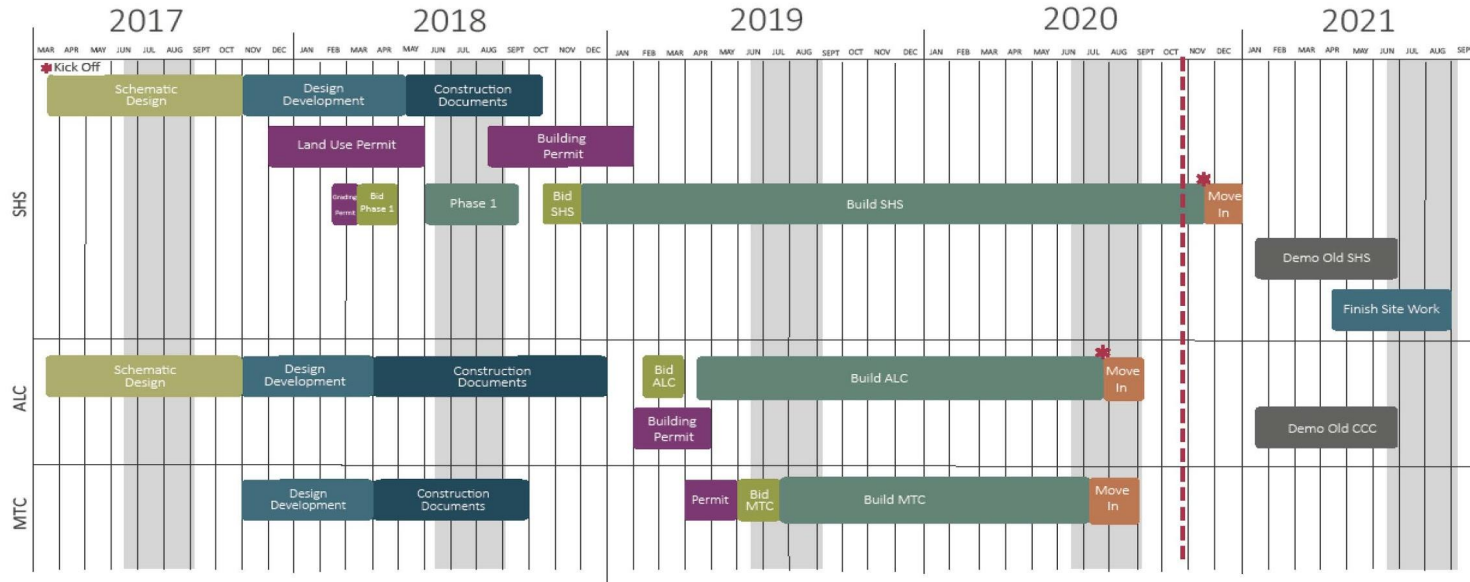

AGENDA

INTRODUCTIONS

SITE PLAN AND SCHEDULE REVIEW

NEW STANWOOD HIGH SCHOOL

- ❖ Progress Photos and Update

NEW CHURCH CREEK CAMPUS - LINCOLN HILL HIGH/ACADEMY AND SARATOGA SCHOOL

- ❖ Progress Photos and Update

MAINTENANCE AND TECHNOLOGY CENTER

- ❖ Progress Photos and Update

New Stanwood High School Project Schedule

SCHEDULE

STANWOOD-CAMANO SCHOOL DISTRICT
 STANWOOD HIGH SCHOOL AND ALTERNATIVE LEARNING CENTER
 13 APRIL 2020

SHS Schedule

<u>Phase of Work</u>	<u>Substantially Complete Date</u>
<u>Phase 2, Main Building</u>	<u>November 6, 2020</u>
<u>Phase 3A New Football Field</u>	<u>August 16, 2019</u>
<u>Phase 3B Throwing Events</u>	<u>August 16, 2019</u>
<u>Phase 3C Fieldhouse Renovation</u>	<u>August 30, 2019</u>
<u>Phase 3D Grandstand</u>	<u>August 30, 2019</u>
<u>Phase 3E Tennis Courts</u>	<u>August 30, 2019</u>
<u>Phase 4A Temp. Pedestrian Path</u>	<u>August 14, 2020</u>
<u>Phase 4B Reroute Fiber Optic Line</u>	<u>July 31, 2020</u>
<u>Phase 4C Frontage Improvement</u>	<u>August 30, 2020</u>
<u>Phase 4D Building Demolition</u>	<u>April 30, 2021</u>
<u>Phase 4E Greenhouses</u>	<u>March 26, 2021</u>
<u>Phase 5A Ball Field Complex</u>	<u>October 16, 2021</u>
<u>Phase 5B Parking</u>	<u>July 30, 2021</u>
<u>Phase 5C Multipurpose Field</u>	<u>August 26, 2021</u>
<u>Final Completion of the Work</u>	<u>October 26, 2021</u>

NEW STANWOOD HIGH SCHOOL

January 2021 (Buildings and South Lot)

NEW STANWOOD HIGH SCHOOL

May 2019

NEW STANWOOD HIGH SCHOOL

May 2020

NEW STANWOOD HIGH SCHOOL

October 2020